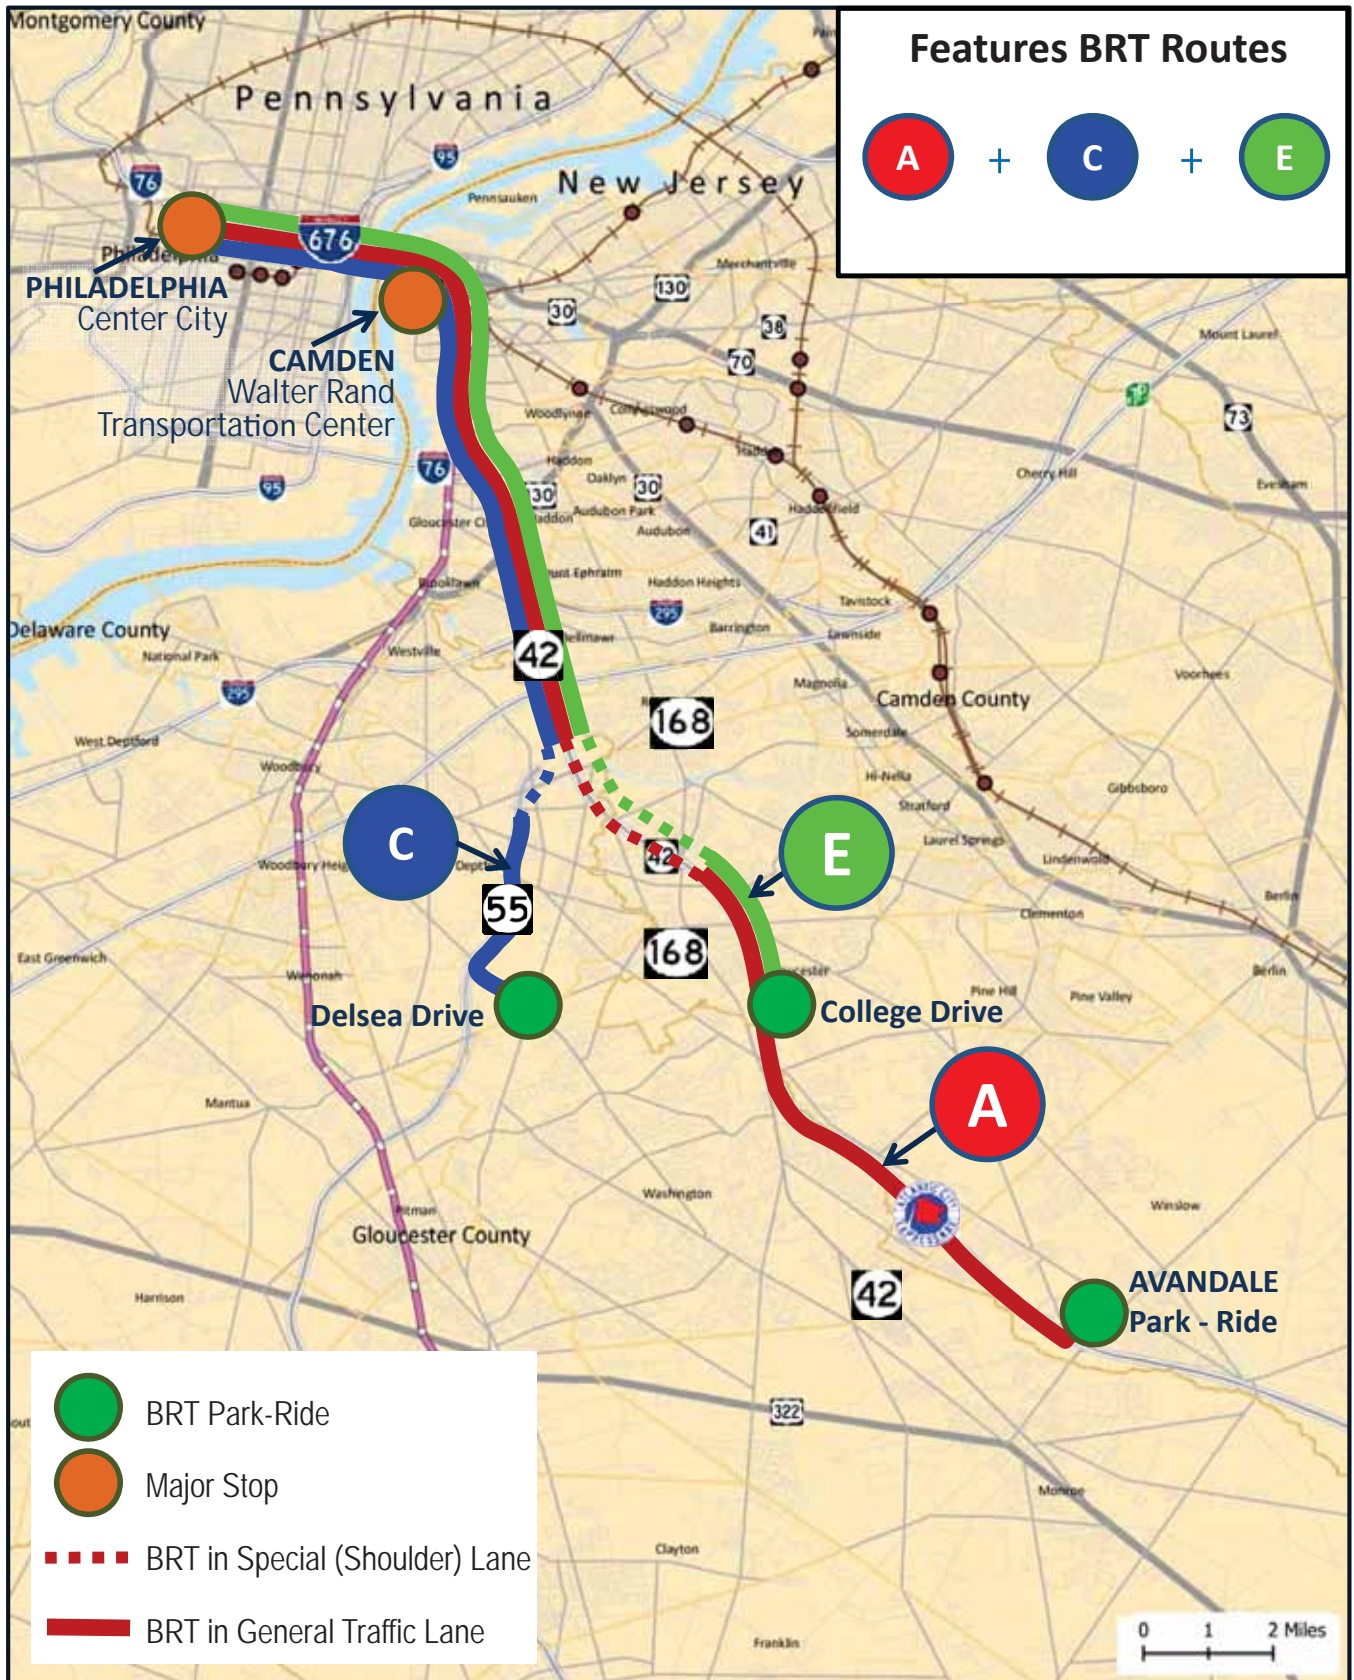

South Jersey Bus Rapid Transit (SJBRT) System

BRT Service to Camden and Philadelphia

Route 55/42/676 Transit Alternatives Analysis - Locally Preferred Alternative